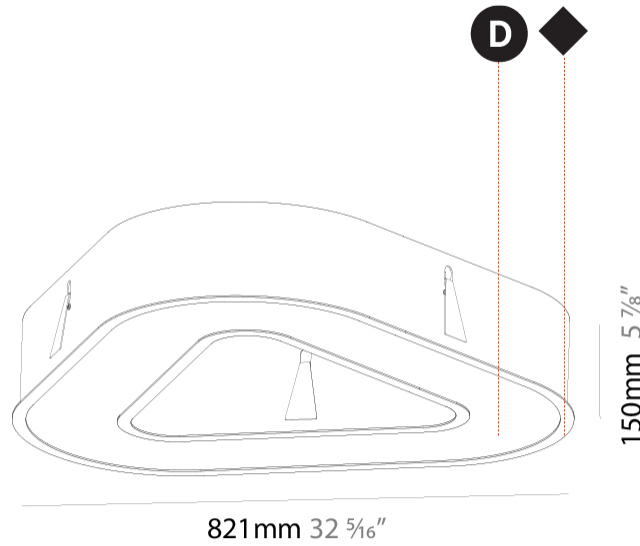

GENERAL

Series: Glorious
Subseries: Glorious Victory
Brand: Prolicht
Division: Architectural
Mounting Type: Recessed
Mounting Location: Ceiling
Subcategory: Ambient

PHYSICAL

Shape: Abstract
Length (mm): 821
Length (in): 32 5/16
Width (mm): 821
Width (in): 32 5/16
Height (mm): 150
Height (in): 5 7/8
Min. Recessing Depth (mm): 160
Min. Recessing Depth (in): 6 3/16
Light Distribution: Direct
Weight (kg): 8.969
Weight (lbs): 19.73
Diffuser: PMMA - Opal or Micro-Prism
Fixture Finish: SSR / BKV / CWI / CRY / HAB / LAG / UFT / ITA / RUA / RUR / MIC / FTG / MYG / TWT / LOD / PUS / FRO / FUP / KIA / POP / BLS / SPG / MEY / GOH / GUM / CHC / COM / ABZ / JAG / OBR / MOS / ROR
Fixture Material: Aluminum

ELECTRICAL

Lamp Type: LED (Zhaga Standard)
Input Wattage (W): 30
Total Output Wattage (W): 24 / 19.2 (3500K)
Dimming: Non-Dimming / Phase Dimming (120Vac only) / 0-10V Dimming
Driver Included: Yes
Driver Location: Integrated
Driver Type: Constant Current - 120 / 277Vac
Driver Class: Class 2
Input Voltage (V): 120 - 277
Constant Current (MA): 350 / 600 (3500K)

LED

Color Temperature (°K): 3000 / 3500 / 4000
Max. Delivered Lumen (lm): 2770
CRI: >80 CRI
Efficiency (%): 65
Lamp Life (hrs): 50000

OPTICAL

RATINGS AND CERTIFICATIONS

Certified By: Certified for North American Standards
IP rating: IP20